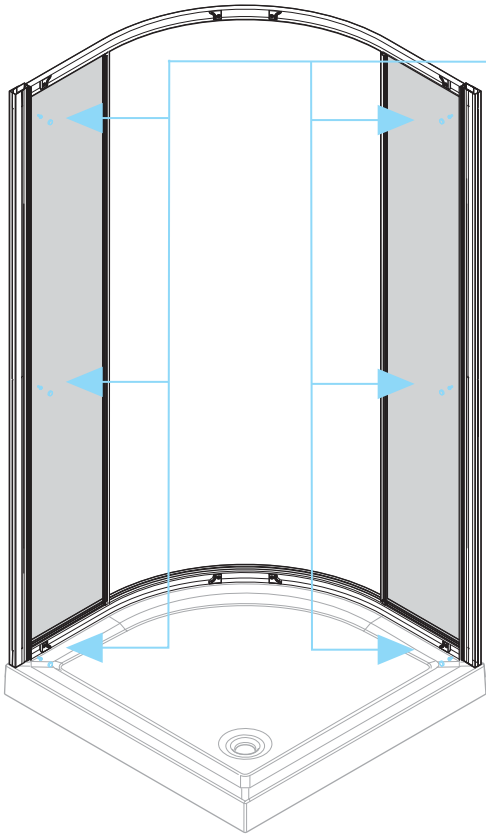

# DAMIXA

DX35WG-301-090MT

900x900x1900mm

# ◆ Box Contents

1

1.1

1.2

2

2.1

2.2

2.3

5

6

7

8

9

10

24 hour

150mm

150mm