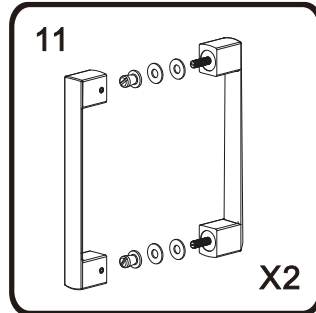

# DAMIXA

DX35WG-301-090MT

900x900x1900mm

# ◆ Box Contents

1

1.1

1.2

2

2.1

2.2

2.3

5

6

7

8

9

10

24 hour

150mm

150mm