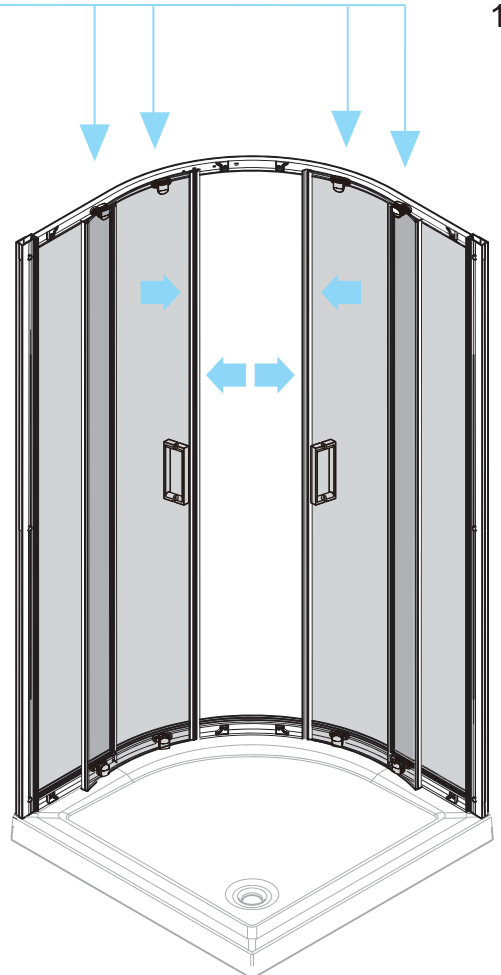

# DAMIXA

DX35WG-301-090MT

900x900x1900mm

# ◆ Box Contents

1

1.1

1.2

2

2.1

2.2

2.3

5

6

7

8

9

10

24 hour

150mm

150mm