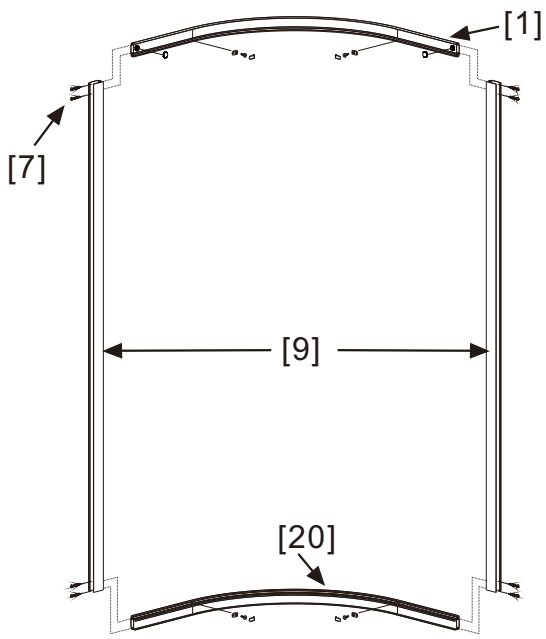

# DAMIXA

DX35WG-301-090MT

900x900x1900mm

# ◆ Box Contents

1

1.1

1.2

2

2.1

2.2

2.3

5

6

7

8

9

10

24 hour

150mm

150mm