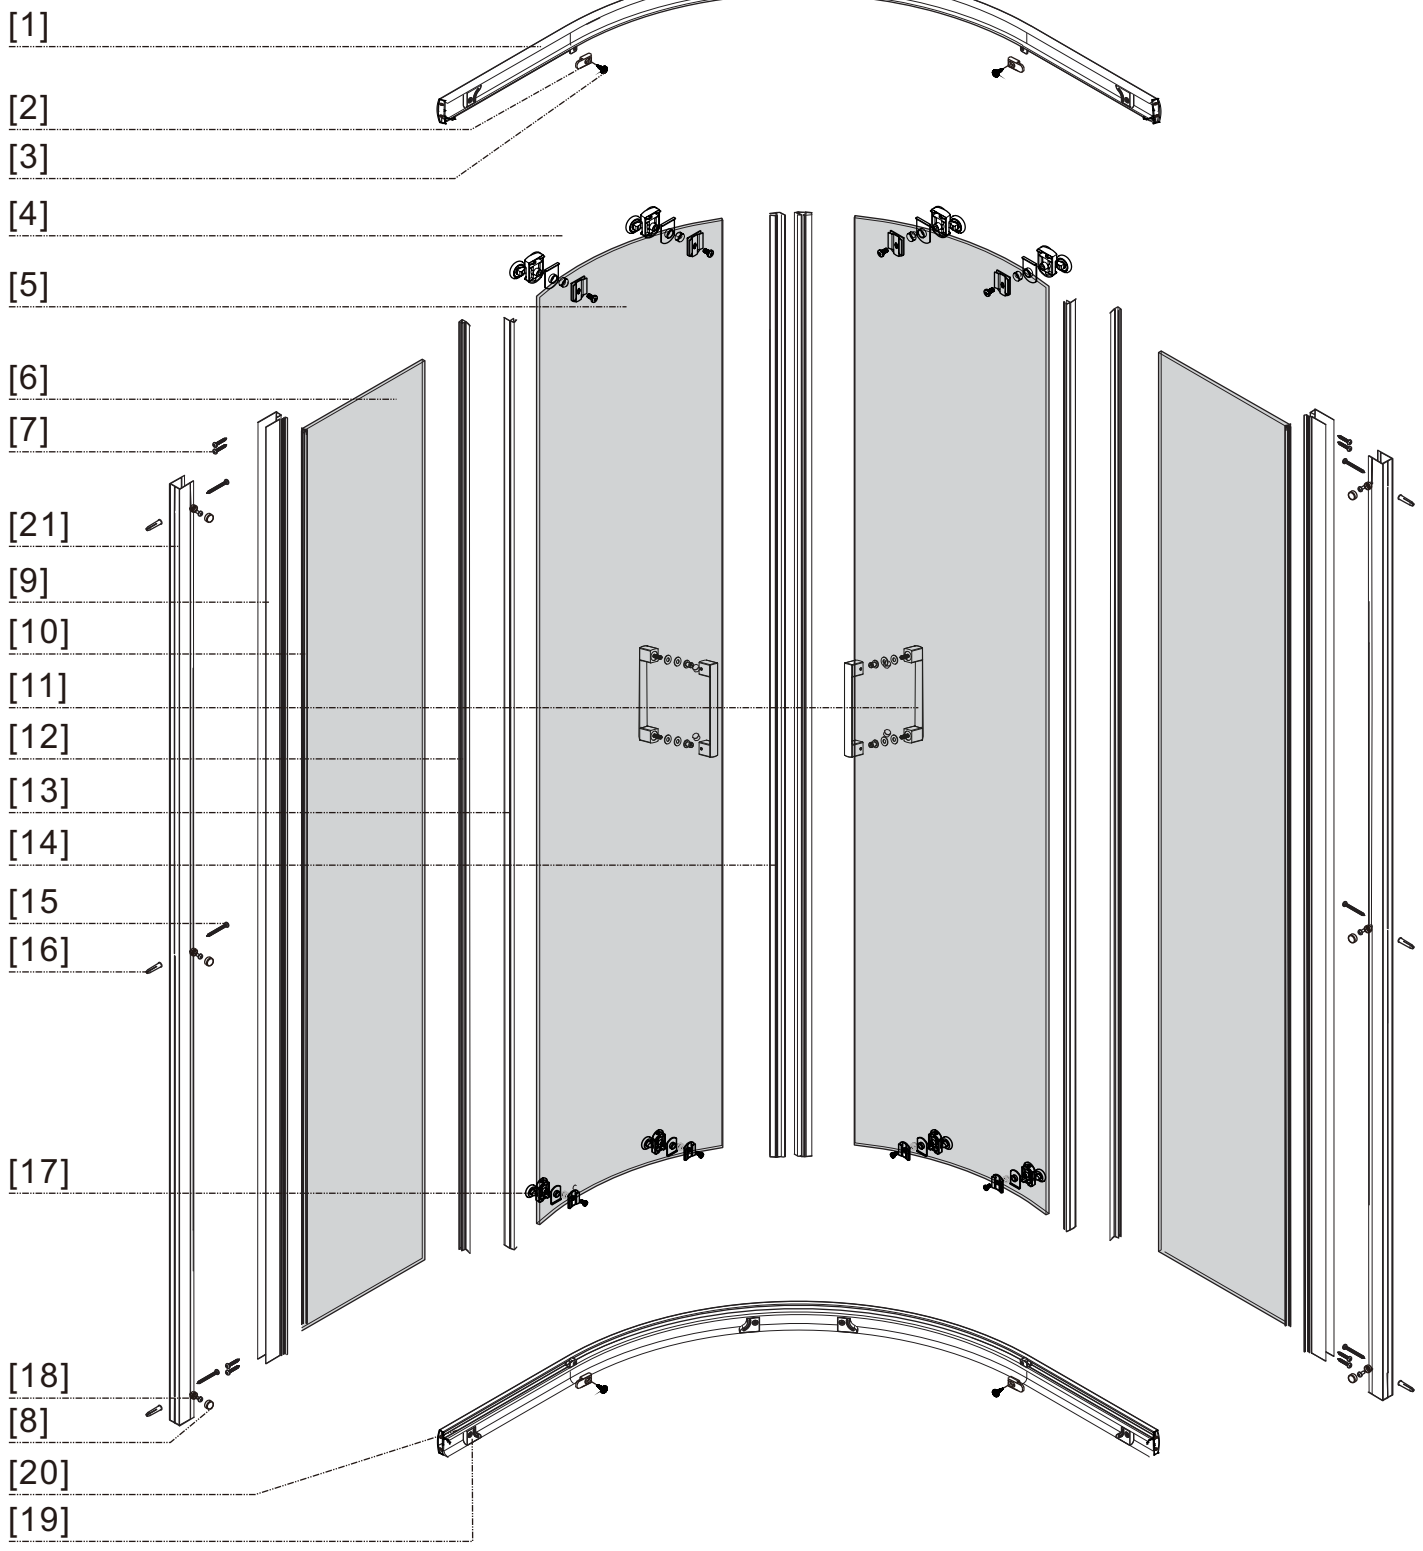

# DAMIXA

DX35WG-301-090MT

900x900x1900mm

# ◆ Box Contents

1

1.1

1.2

2

2.1

2.2

2.3

5

6

7

8

9

10

24 hour

150mm

150mm