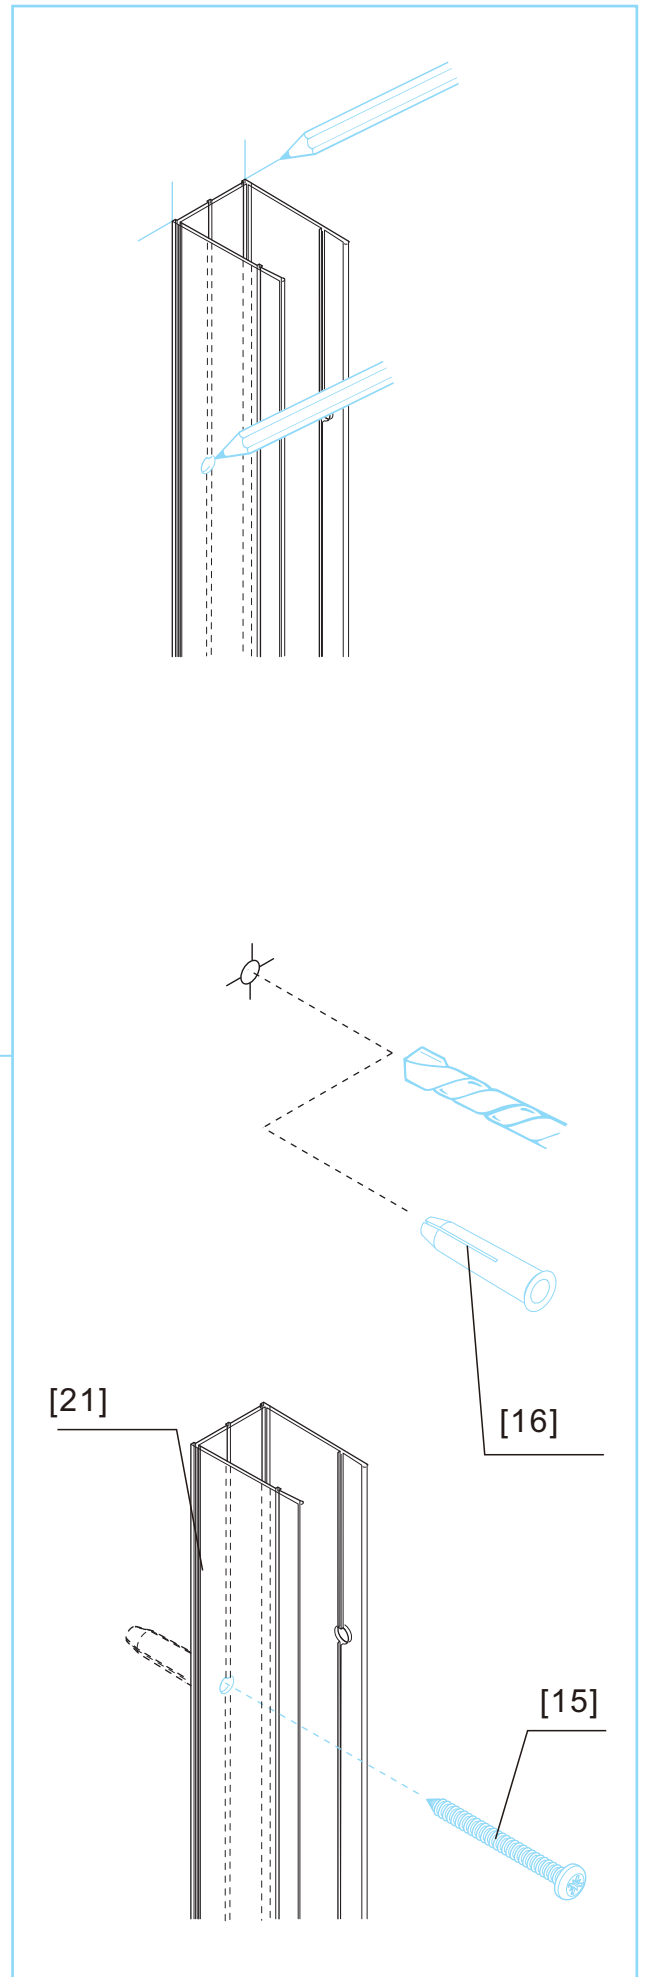

# DAMIXA

DX35WG-301-090MT

900x900x1900mm

# ◆ Box Contents

1

1.1

1.2

2

2.1

2.2

2.3

5

6

7

8

9

10

24 hour

150mm